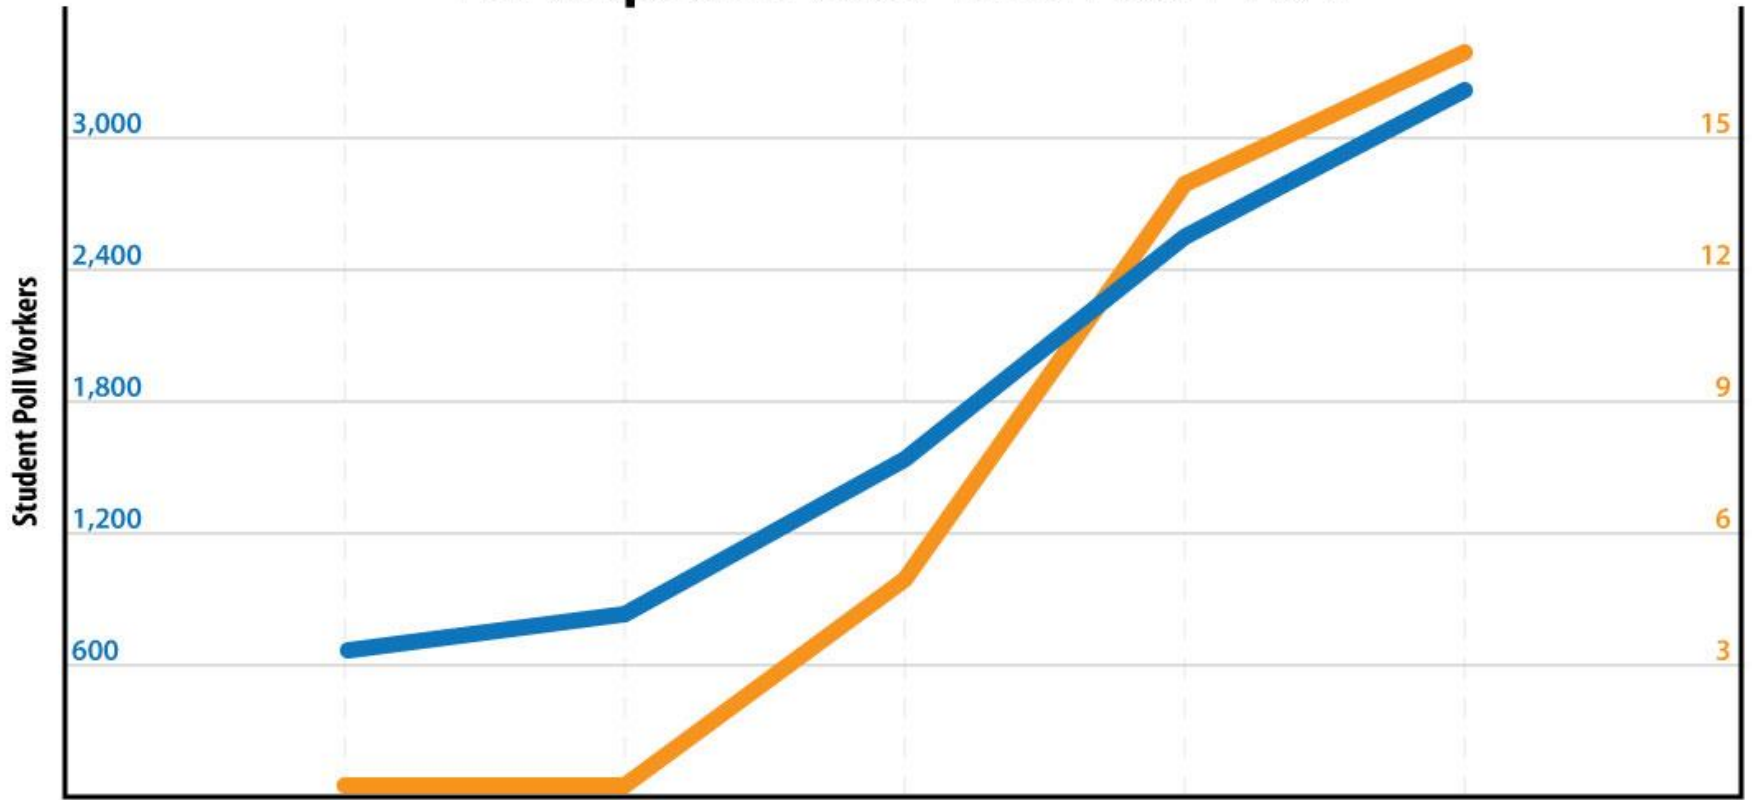

Orange County Student Poll Worker Participation Over Time 2002–2012

| Year | 2004 | 2006 | 2008 | 2010 | 2012 |
|---------------|------|------|-------|-------|-------|
| Student Count | 671 | 830 | 1,539 | 2,553 | 3,219 |