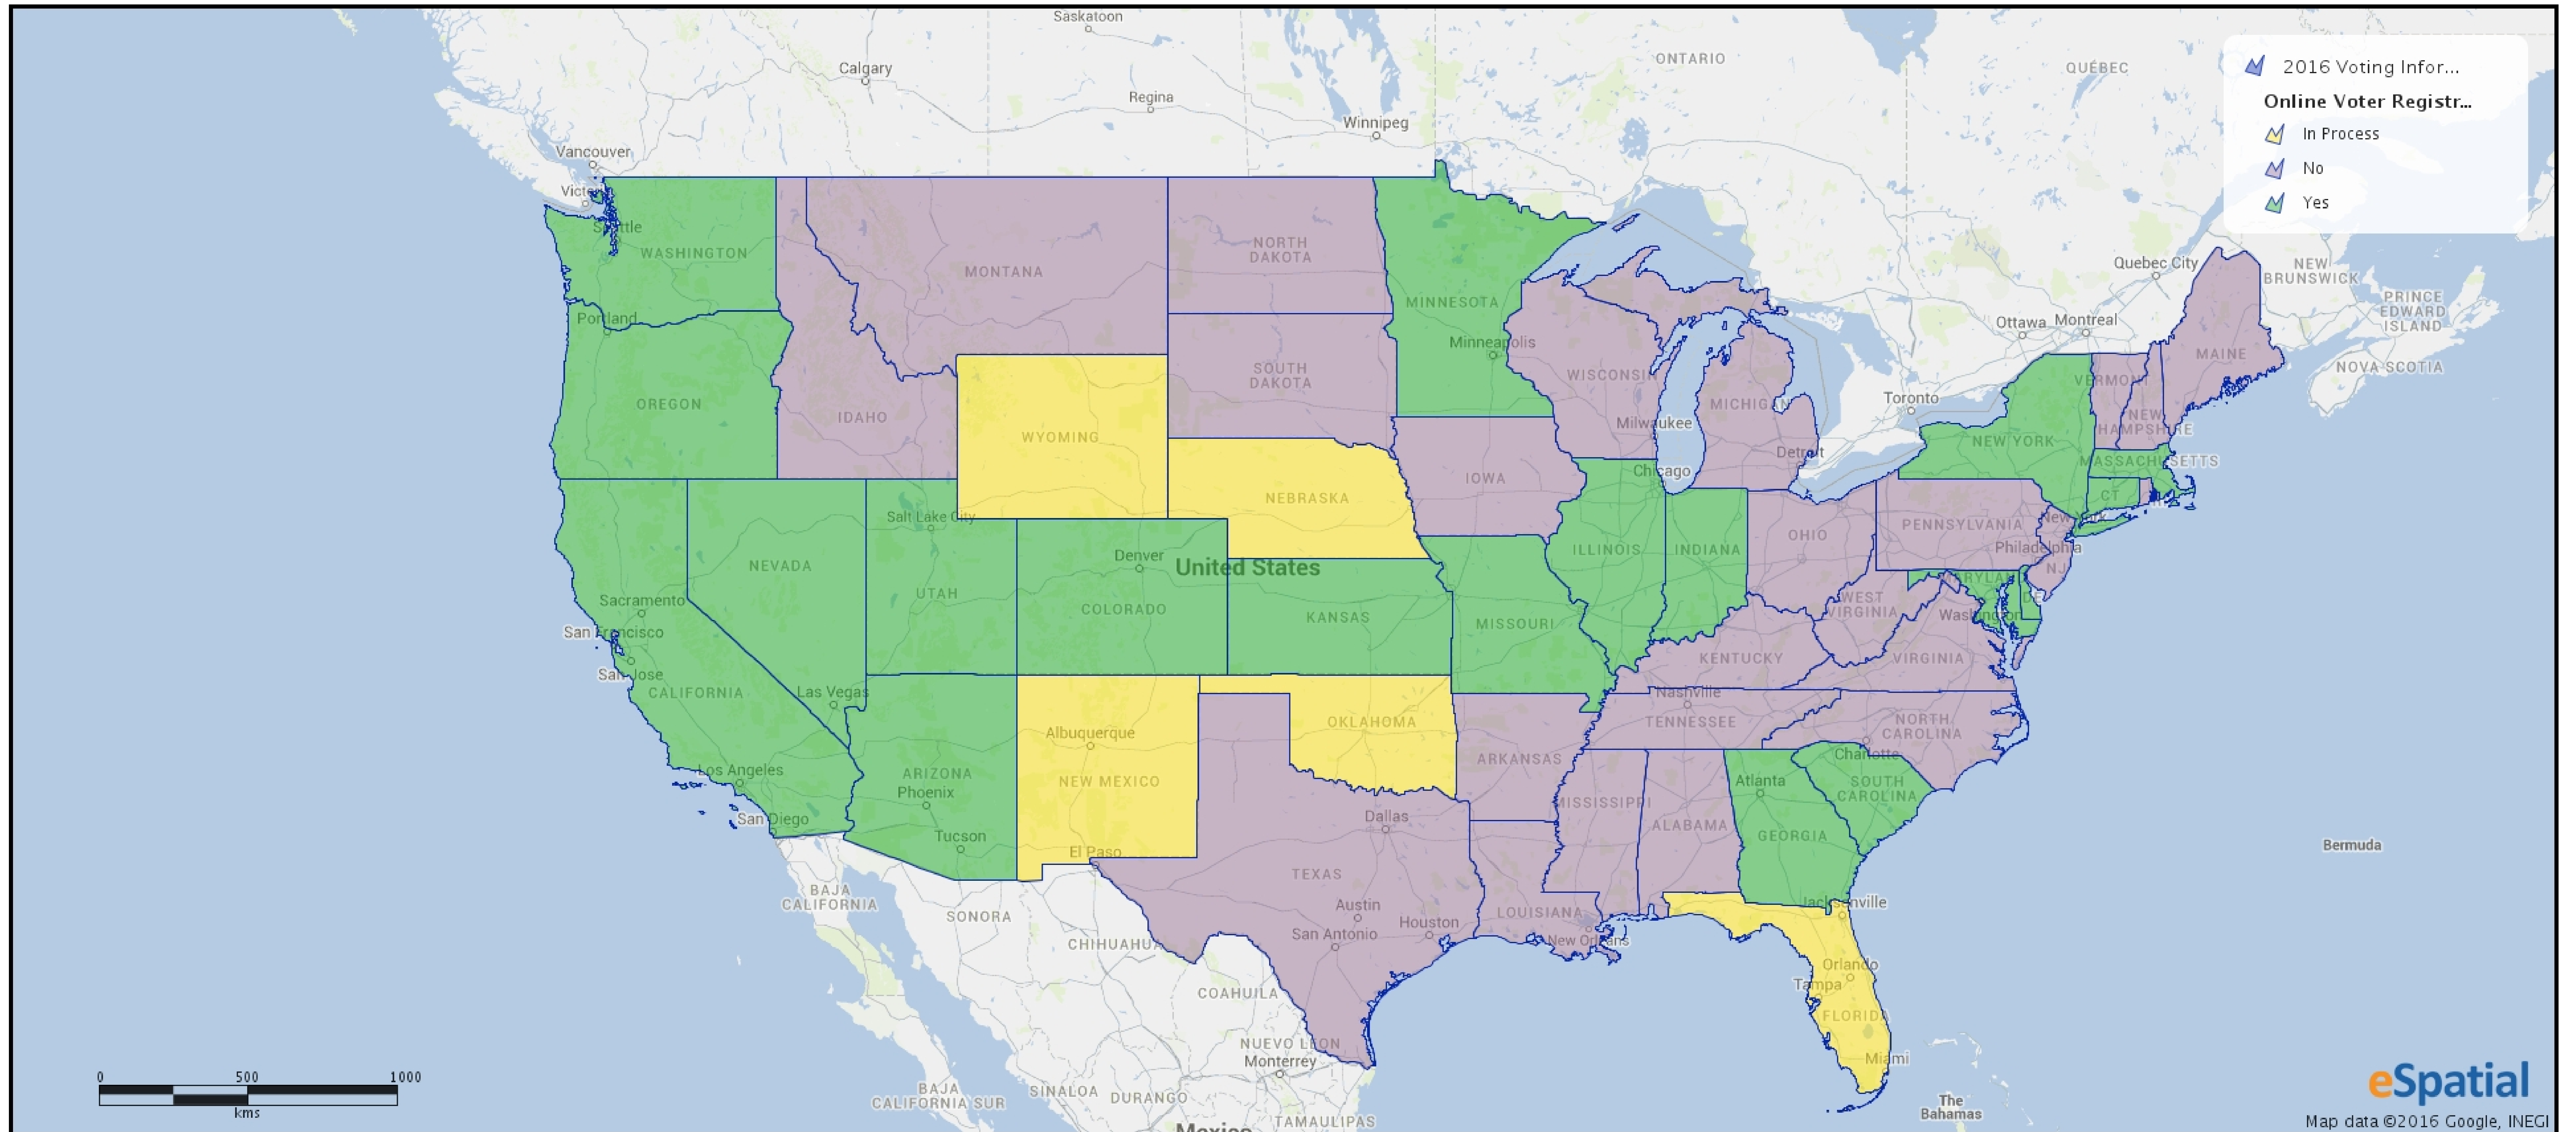

2016 Voter Information Map

| State | Online Voter Registration? | Presidential Primary (FEC) | Congressional Primary (FEC) | Primary Runoff (FEC) | Link to Online Voter Registration or Info |
|----------------|----------------------------|------------------------------------|-----------------------------|----------------------|---|
| South Carolina | Yes | 20-Feb (R); 27-Feb (D) | Tuesday, June 14, 2016 | 28-Jun | https://info.scvotes.sc.gov/eng/ovr/start.aspx |
| Kentucky | No | 5/17 (D) | Tuesday, May 17, 2016 | | http://elect.ky.gov/register tovote/Pages/default.aspx |
| Puerto Rico | No | 6-Mar (R); 5-Jun (D) | Sunday, June 05, 2016 | | http://ceepur.org/es-pr/Paginas/Estatus-del-Elector.aspx |
| Maine | No | Caucus: 05-March(R); 06-March(D) | Tuesday, June 14, 2016 | | http://www.maine.gov/sos/cec/elec/data/index.html |
| Utah | Yes | Caucus: 22-March | Tuesday, June 28, 2016 | | https://secure.utah.gov/voterreg/index.html |
| Iowa | No | Caucus: Feb. 01, 2016 | Tuesday, June 07, 2016 | | https://sos.iowa.gov/elections/voterinformation/voterregistration.html |
| Minnesota | Yes | Caucus: March 01, 2016 | Tuesday, August 09, 2016 | | http://mnvotesinfo.sos.state.mn.us/voters/voter-registration/ |
| Kansas | Yes | Caucus: March 05, 2016 | Tuesday, August 02, 2016 | | https://www.kdor.org/voterregistration/Default.aspx |
| Colorado | Yes | Caucus: March 1, 2016 | Tuesday, June 28, 2016 | | https://www.sos.state.co.us/voter-classic/secuRegVoterIntro.do |
| Nevada | Yes | Caucus; 20-Feb (D); 23-Feb (R) | Tuesday, June 14, 2016 | | https://nvsos.gov/sosvoterservices/Registration/step1.aspx |
| Wyoming | In Process | Convention 14-April(R); 28-June(D) | Tuesday, August 16, 2016 | | http://soswy.state.wy.us/Elections/RegisteringToVote.aspx |
| North Dakota | No | N/A | Tuesday, June 14, 2016 | | https://vip.sos.nd.gov/PortalList.aspx |
| Louisiana | No | Saturday, March 05, 2016 | 08-Nov; Runoff 10-Dec | | http://www.sos.la.gov/ElectionsAndVoting/Pages/OnlineVoterRegistration.aspx |
| Wisconsin | No | Tuesday, April 05, 2016 | Tuesday, August 09, 2016 | | http://www.gab.wi.gov/node/2554 |
| New York | Yes | Tuesday, April 19, 2016 | Tuesday, June 28, 2016 | | http://www.elections.ny.gov/NYSBOE/download/voting/voteform_enterable.pdf |
| Connecticut | Yes | Tuesday, April 26, 2016 | Tuesday, August 09, 2016 | | https://voterregistration.ct.gov/OLVR/welcome.do |
| Delaware | Yes | Tuesday, April 26, 2016 | Tuesday, September 13, 2016 | | https://ivote.de.gov/ |
| Maryland | Yes | Tuesday, April 26, 2016 | Tuesday, April 26, 2016 | | https://voterservices.elections.state.md.us/OnlineVoterRegistration/VoterType |
| Pennsylvania | No | Tuesday, April 26, 2016 | Tuesday, April 26, 2016 | | http://www.votespa.com/portal/server.pt/community/register_to_vote/13518 |
| Rhode Island | No | Tuesday, April 26, 2016 | Tuesday, September 13, 2016 | | http://www.elections.state.ri.us/voting/registration.php |