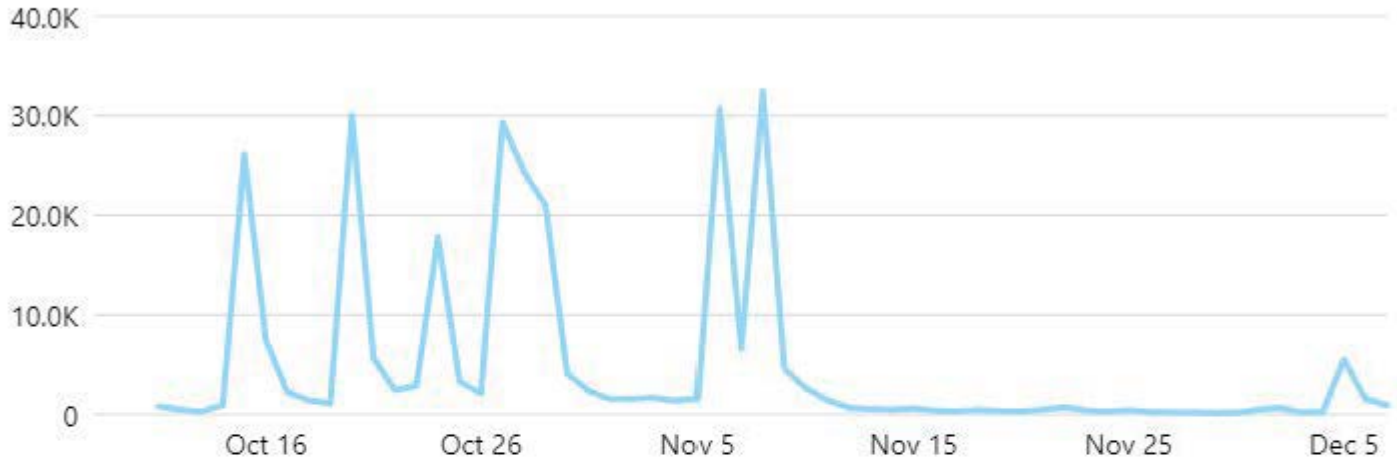

Post Insights

Total Insights

See more details about your post.

Post Impressions 

6,912

Post reach 

6,857

Post Engagement 

2,745

Keep boosting to grow your audience.

Seminole County Supervisor of Elections could reach 24 more people for every \$14 you spend.

[Learn More about reach estimates](#)

Boost post

Reach

Facebook Page reach ⓘ

143,173 ↑ 383.1%

Page and profile visits

Facebook Page visits ⓘ

12,332 ↑ 305%