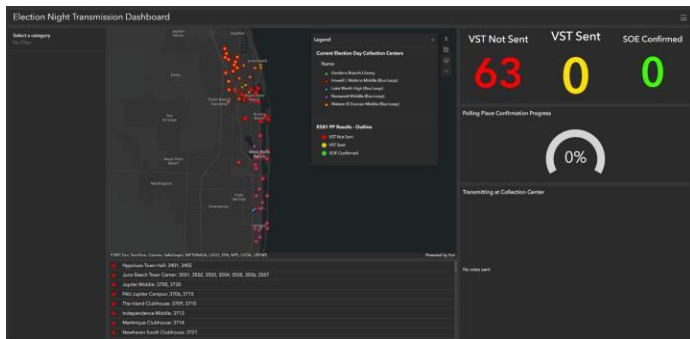

## Supplemental Materials

Real Time Transmission Oversight for the Modern Election Administration

# Green: All sites successfully transmitted with no issues

### Night Before Election Day with No Transmission

The night before Election Day, before any transmission occurs. All sites are recorded in red.