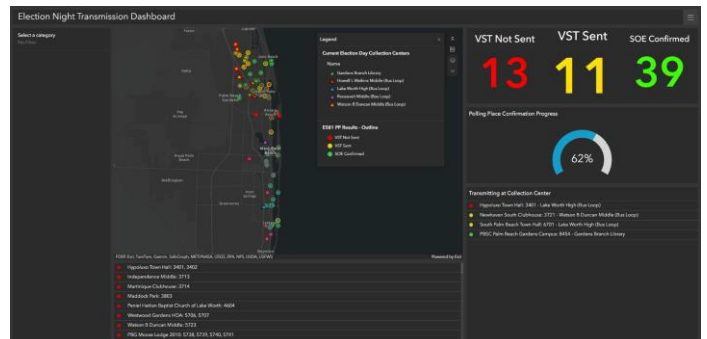

# Green: All sites successfully transmitted with no issues

## PBC SOE Continuity of Operations Plan

[Image of all the polling locations with successful transmission]

### Night Before Election Day with No Transmission

The night before Election Day, before any transmission occurs. All sites are recorded in red.

### End of Election Day Collecting Transmission

Midway through collecting results (with examples of the polling locations that were sent to transmit at the collection center).

[Image of the dashboard the day before]