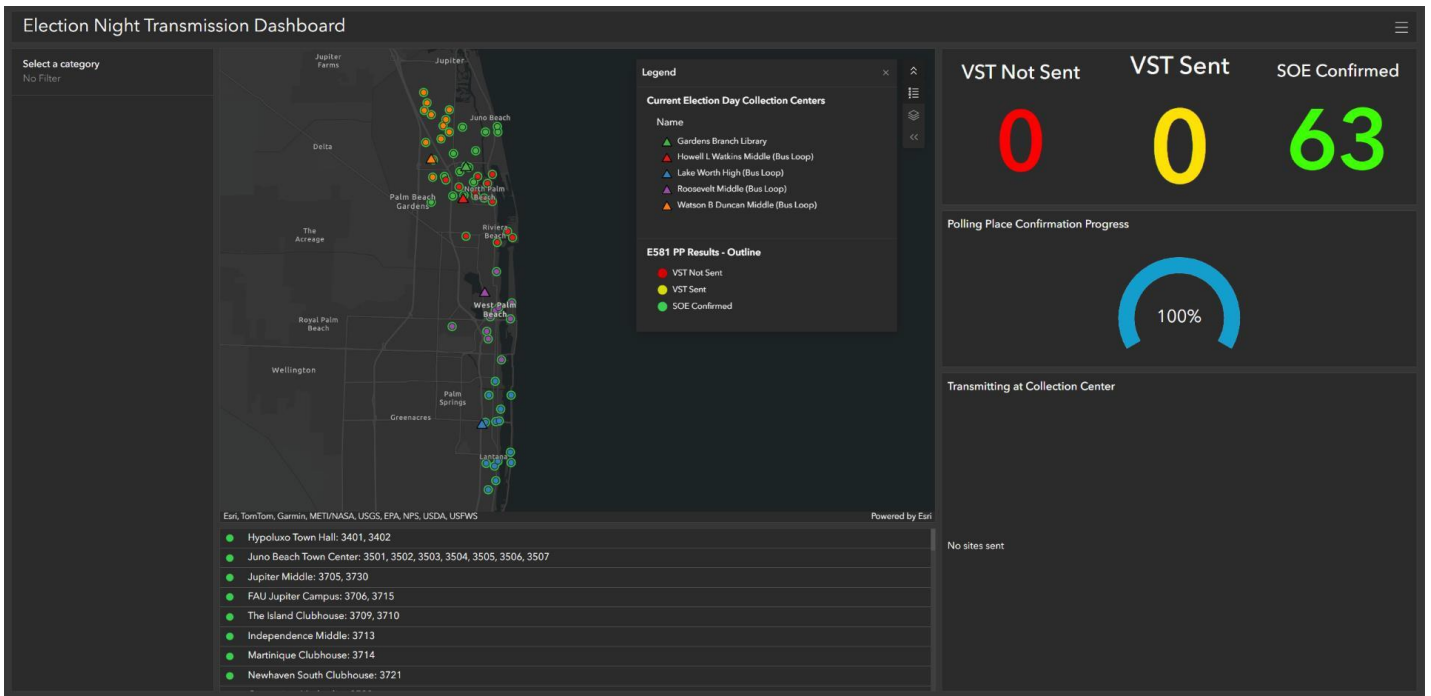

Green: All sites successfully transmitted with no issues

PBC SOE Continuity of Operations Plan

[Image of all the polling locations with successful transmission]