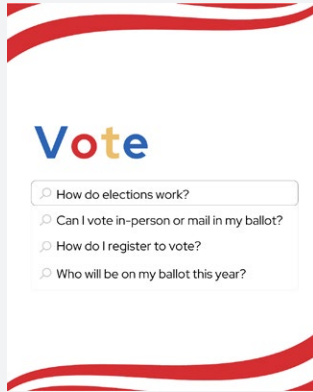

SOCIAL COPY

It's your right to vote independently and privately. Learn more about voting accessibility.

www.eac.gov/voting-accessibility

ALT TEXT

A white background, a blue border at the top, and a red border at the bottom. Text at the top reads, "You have the right to." Text underneath reads, "Vote privately and independently" with a graphic of a ballot box, "Vote in an accessible polling place" with a graphic of a handicap symbol, and at the bottom text reads, "Ask about using voting aids, assistance, and mail-in voting options," in a blue box.