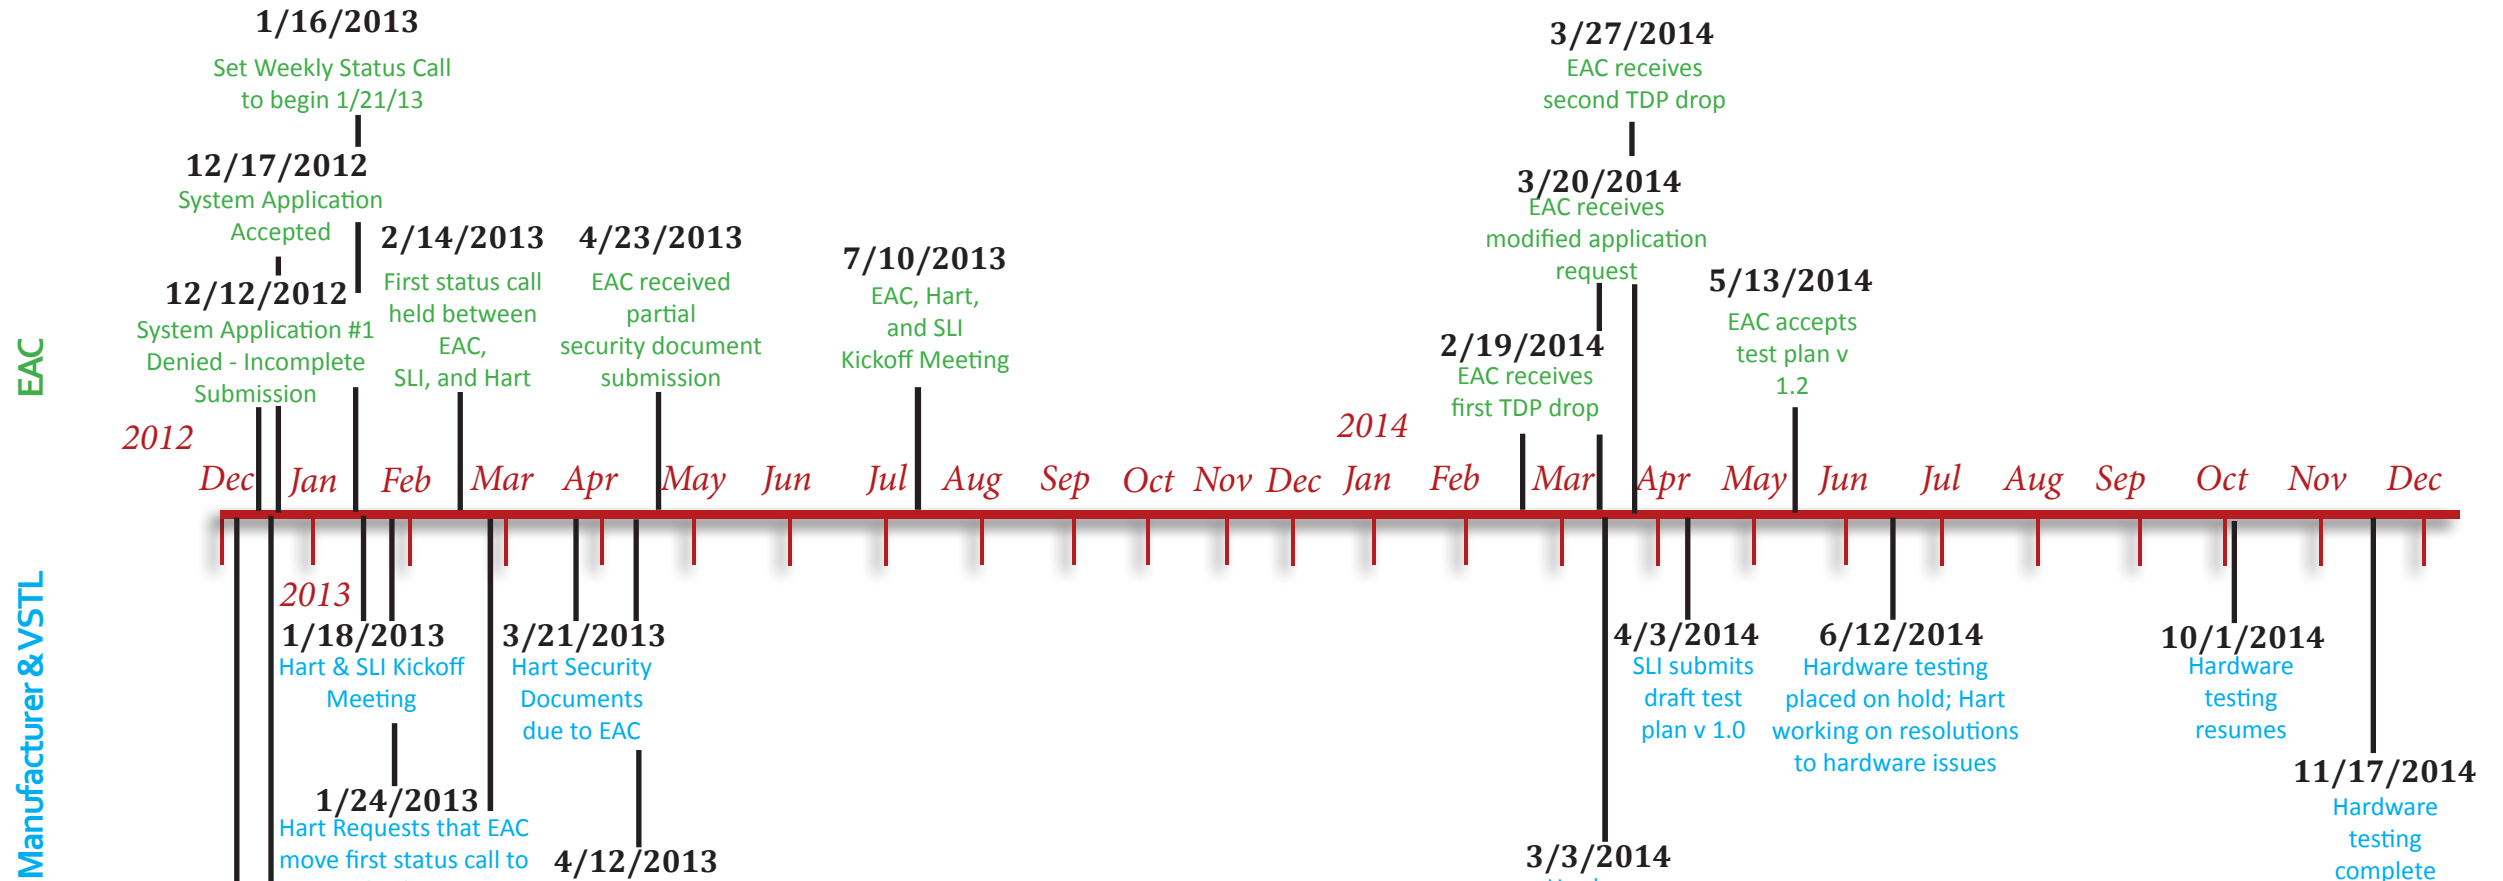

# Hart Verity Voting 1.0 System Timeline

United States Election Assistance Commission  
 Voting System Testing and Certification Program  
 1335 East West Highway, Suite 4300  
 Silver Spring, MD 20910

Hart Verity Voting 1.0 hardware includes:  
 Verity Scan      Verity Touch