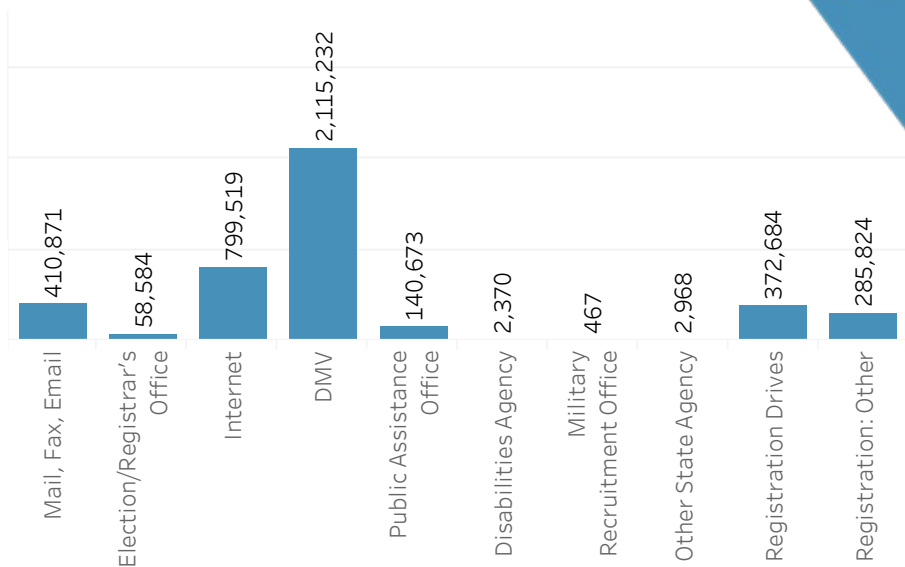

PENNSYLVANIA

Section A - Voter Registration

Total Registered Voters

8,722,975

Registration Forms Received

4,198,246

Confirmation Notifications Sent

392,246

Registration Form Source

Section B - UOCAVA

Ballots Transmitted

Ballots Counted

Ballots Rejected

- Uniformed Service
- Non-military Overseas
- Other

Section E - Provisional Ballots

Provisional Ballot Total: 26,451

Section F - Turnout by Method

Turnout Total: 6,223,150