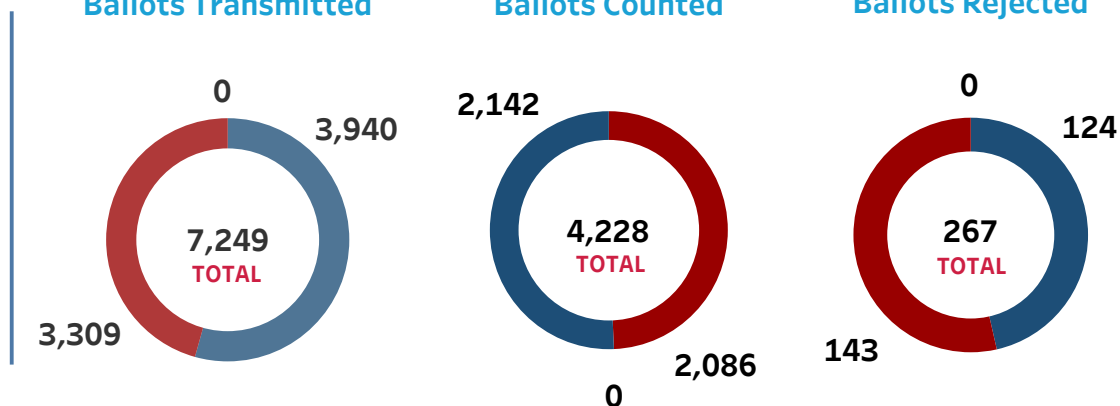

LOUISIANA

Registration Form Source

Section A - Voter Registration

Total Registered Voters

3,058,741

Registration Forms Received

1,222,542

Confirmation Notifications Sent

331,301

Section B - UOCAVA

Ballots Transmitted

Ballots Counted

Ballots Rejected

- Uniformed Service
- Non-military Overseas
- Other

Section E - Provisional Ballots

Provisional Ballot Total: 4,938

Section F - Turnout by Method

Turnout Total: 2,049,802