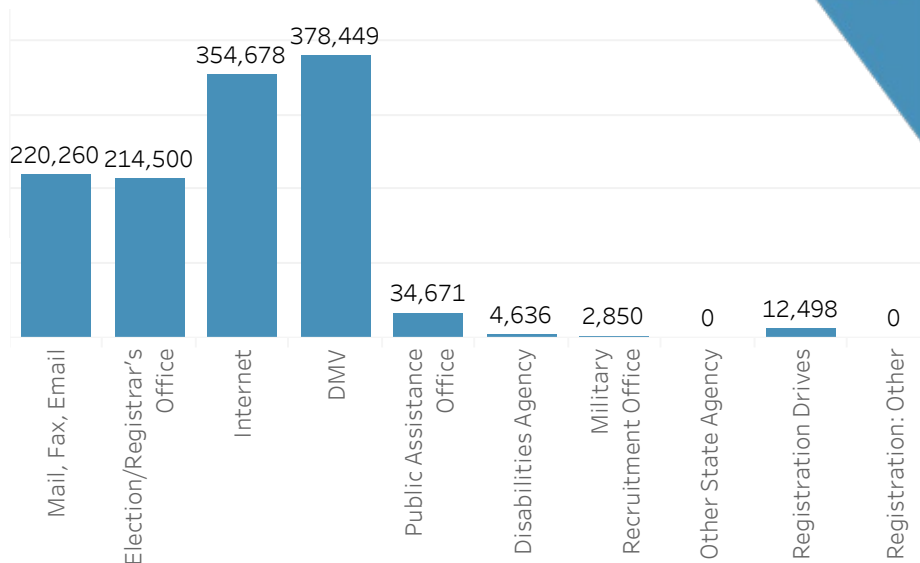

LOUISIANA

Registration Form Source

Section A - Voter Registration

Total Registered Voters

3,058,741

Registration Forms Received

1,222,542

Confirmation Notifications Sent

331,301

Section B - UOCAVA

Ballots Transmitted

Ballots Counted

Ballots Rejected

- Uniformed Service
- Non-military Overseas
- Other

Section E - Provisional Ballots

Provisional Ballot Total: 4,938

Section F - Turnout by Method

Turnout Total: 2,049,802